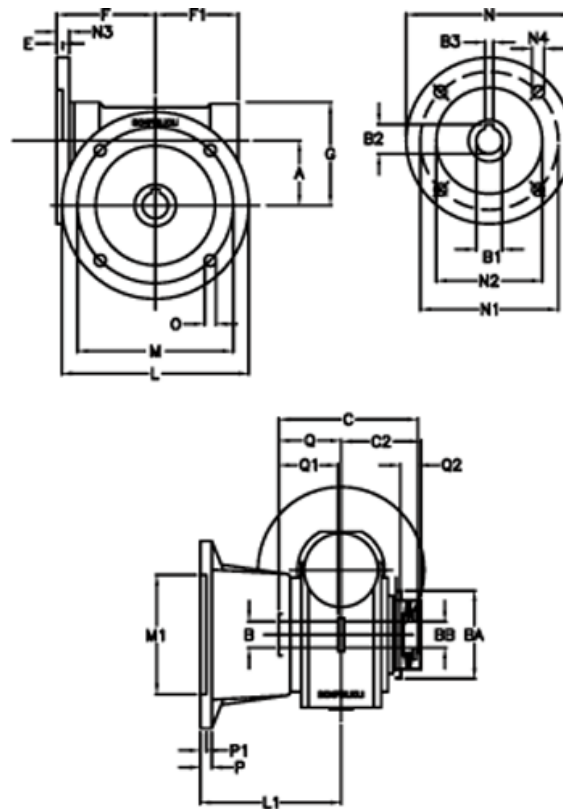

Data Sheet

Article number: 390204402862336

Description: Worm Gear with Torque Limiter
VF 44-L2-FA-28-P63B14

Measures

a = 44.6	C2 = 48	m = 87	P = 9
B = 18	Description = VF 44FA-xx-63B14	M1 = 60	P1 = 7
B1 E7 = 11	E = 2	N = 90	Q = 32.0
B2 = 12.8	F = 65	N1 = 75	Q1 = 32
B3 H9 = 4	F1 = 54	N2 = 60	Q2 = 12
BA = 40	g = 71	N3 = 8.0	
BB H7 = 11	L = 110	N4 = 5.5	
C = 79	L1 = 90	O = 8.5	